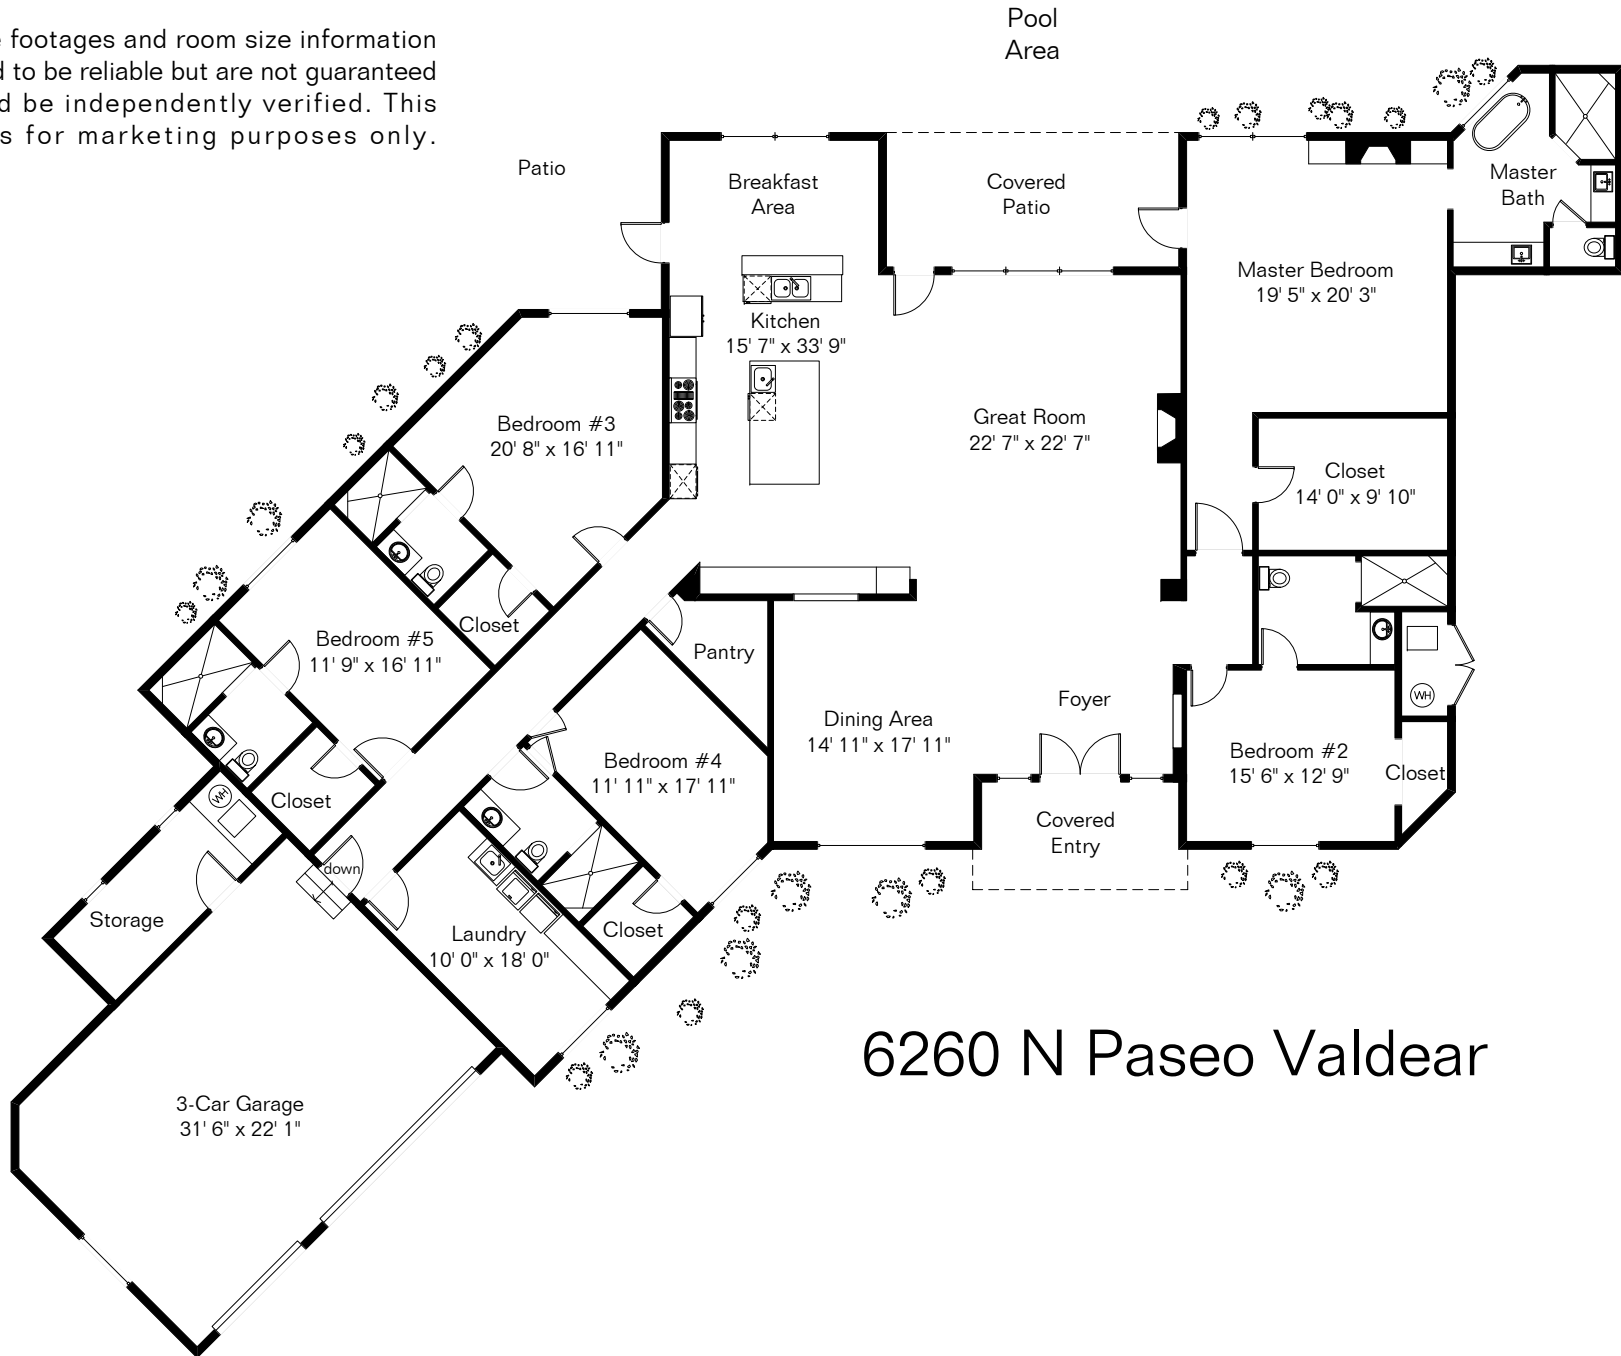

The square footages and room size information are deemed to be reliable but are not guaranteed and should be independently verified. This drawing is for marketing purposes only.

6260 N Paseo Valdear

Site Visit March 2020

0 ft. 6 ft. 10 ft. 20 ft.

Copyright 2020 Floor Plans First! LLC
All Rights Reserved.

Living Area 4,408 Sq Ft
Garage 866 Sq Ft

www.FloorPlansFirst.com

Toll Free (877) 887-1500
Voice (520) 881-1500

Floor Plans First!
See the Floor Plan First!